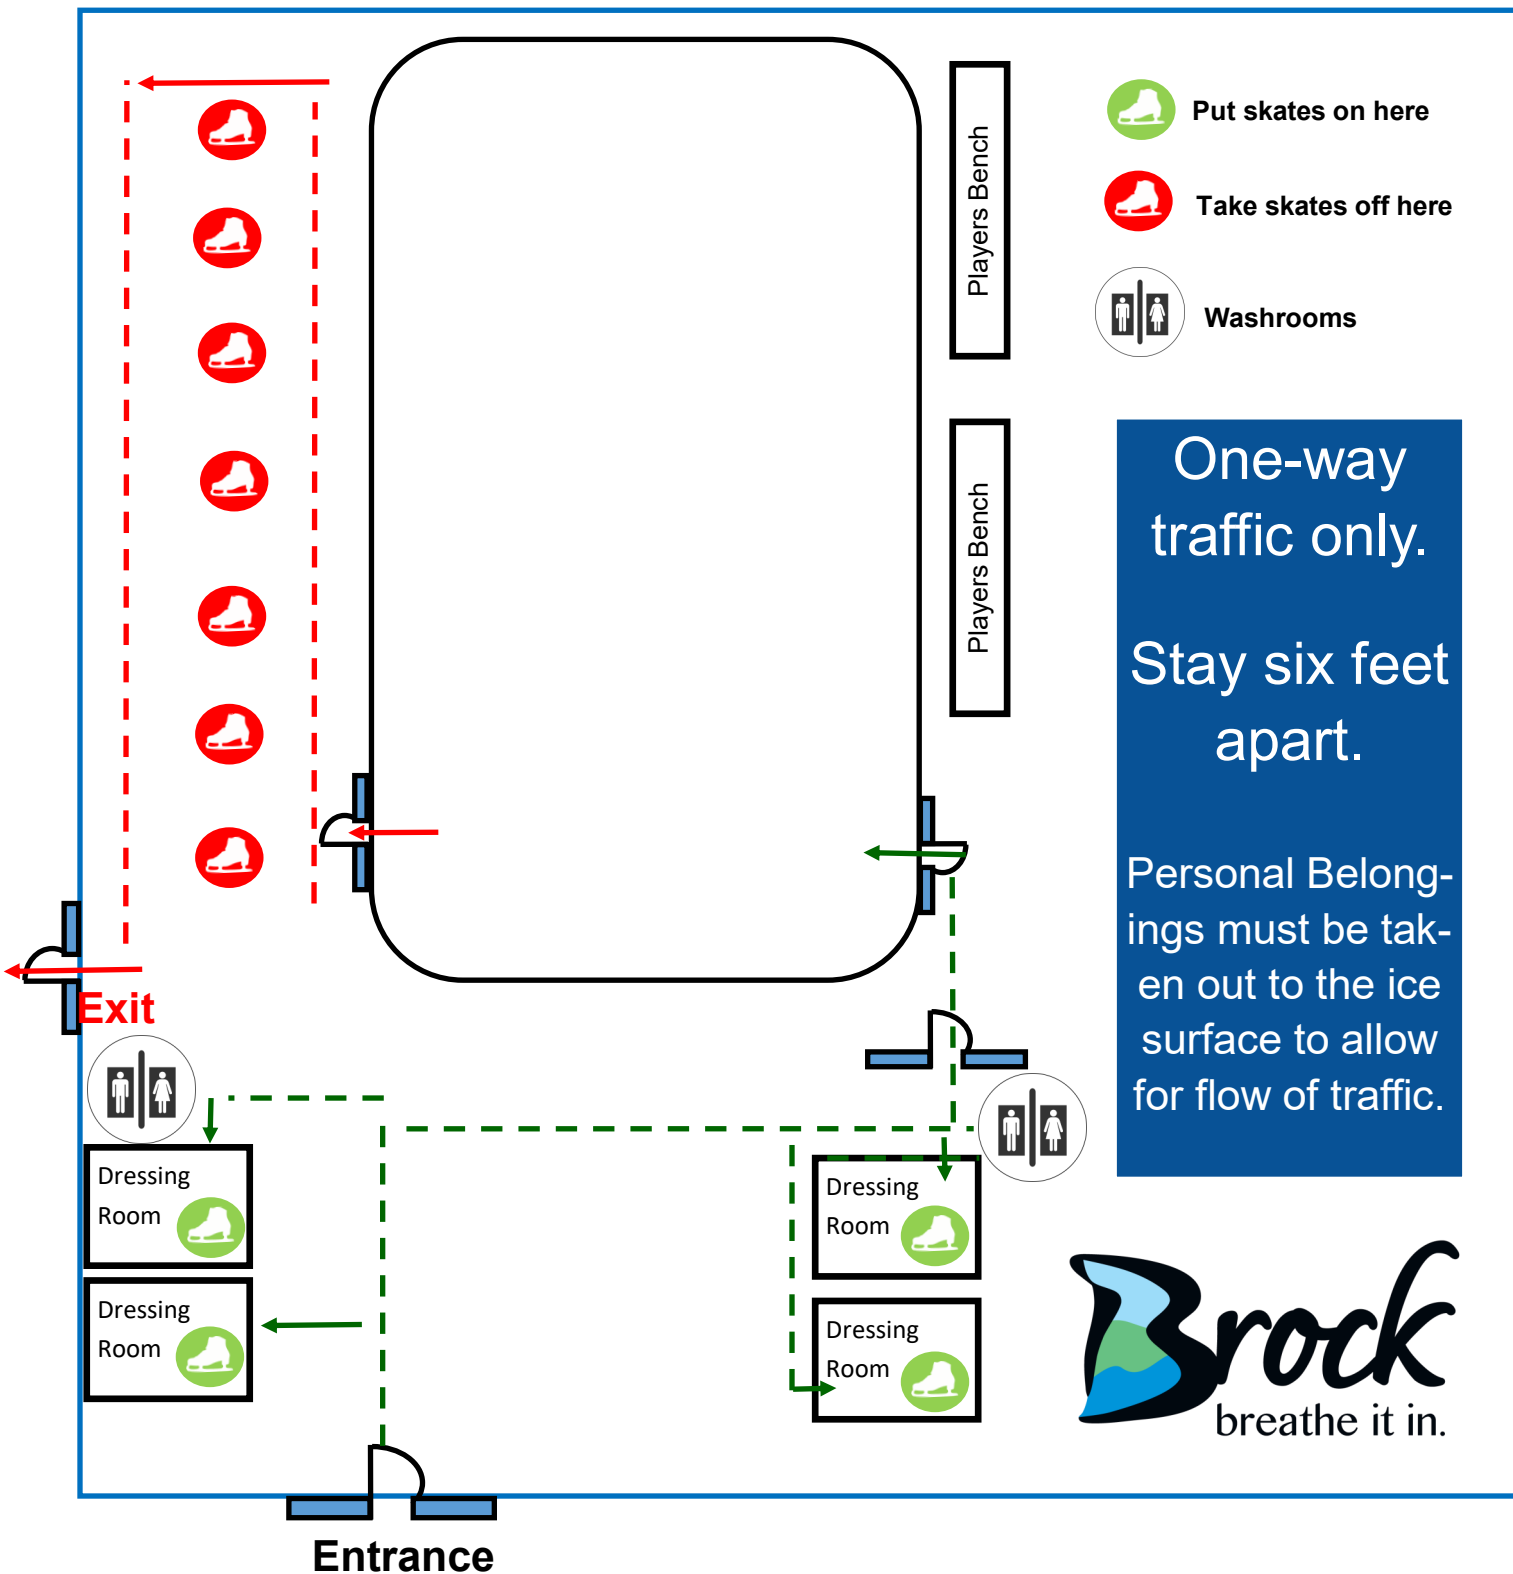

# Sunderland Memorial Arena Traffic Flow

**Masks/Face coverings must be worn at all times.**

Masks/Face coverings aren't necessary while on the ice surface.