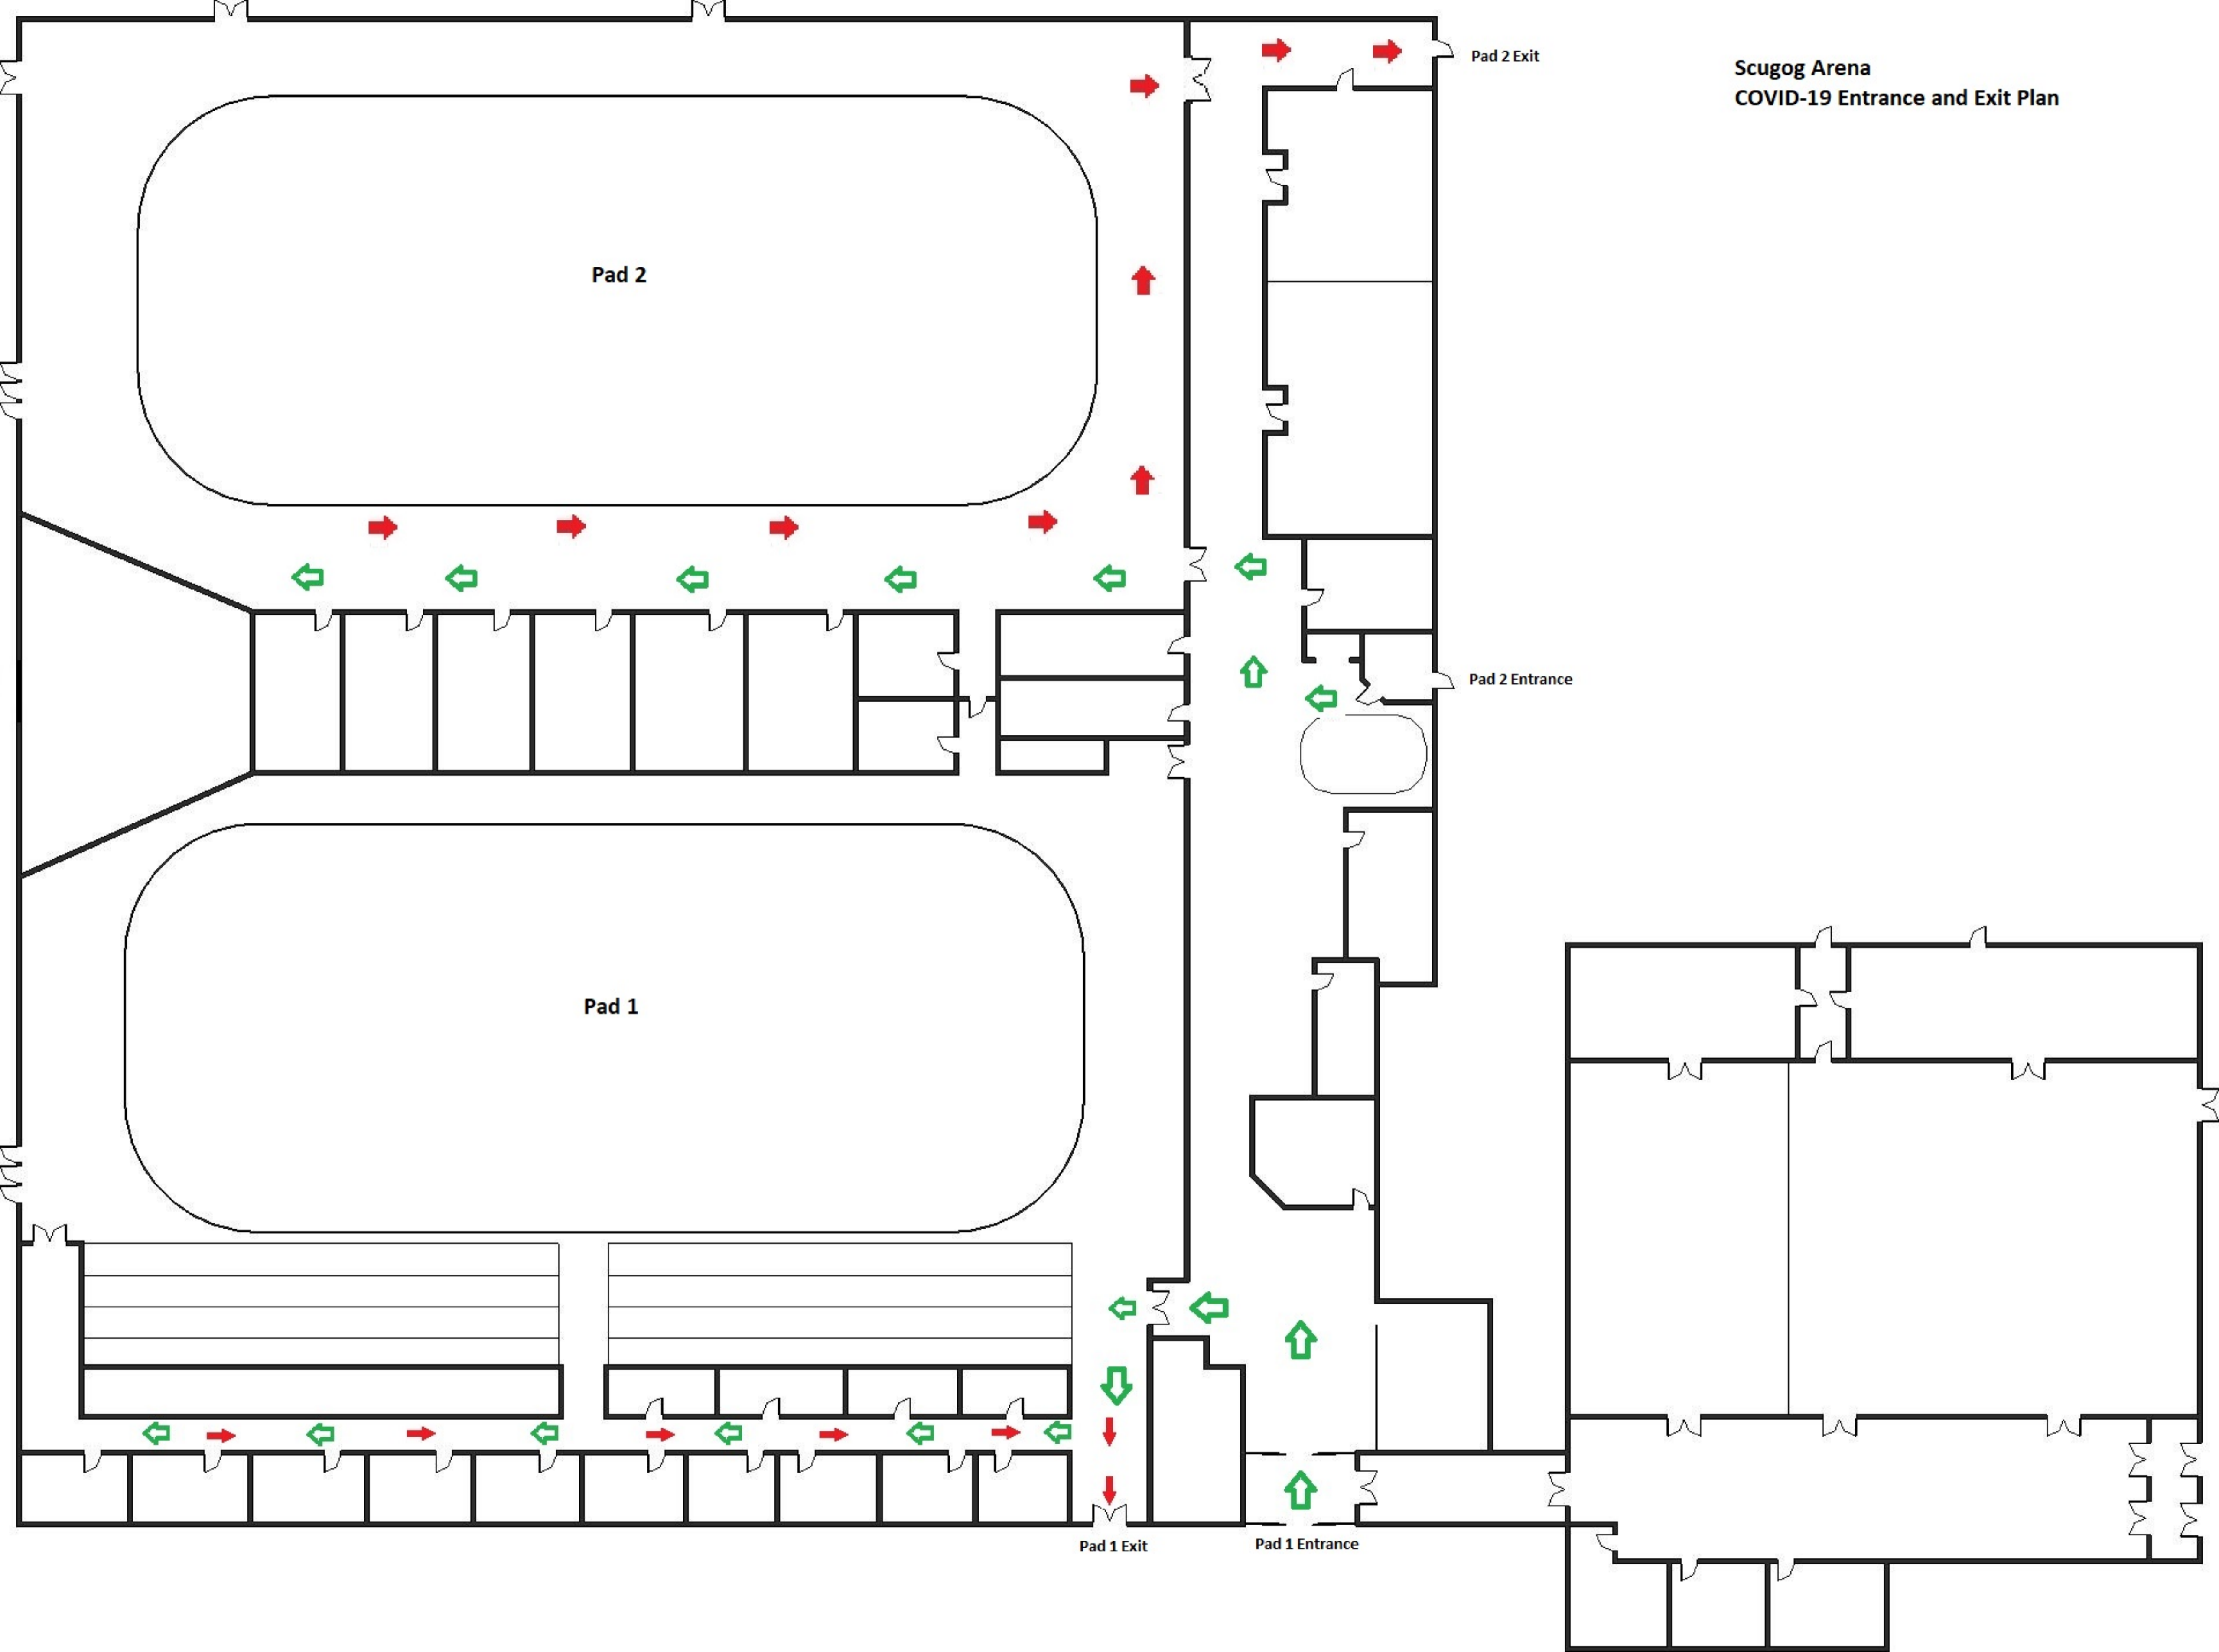

Scugog Arena
COVID-19 Entrance and Exit Plan

Pad 2

Pad 1

Pad 2 Exit

Pad 2 Entrance

Pad 1 Exit

Pad 1 Entrance