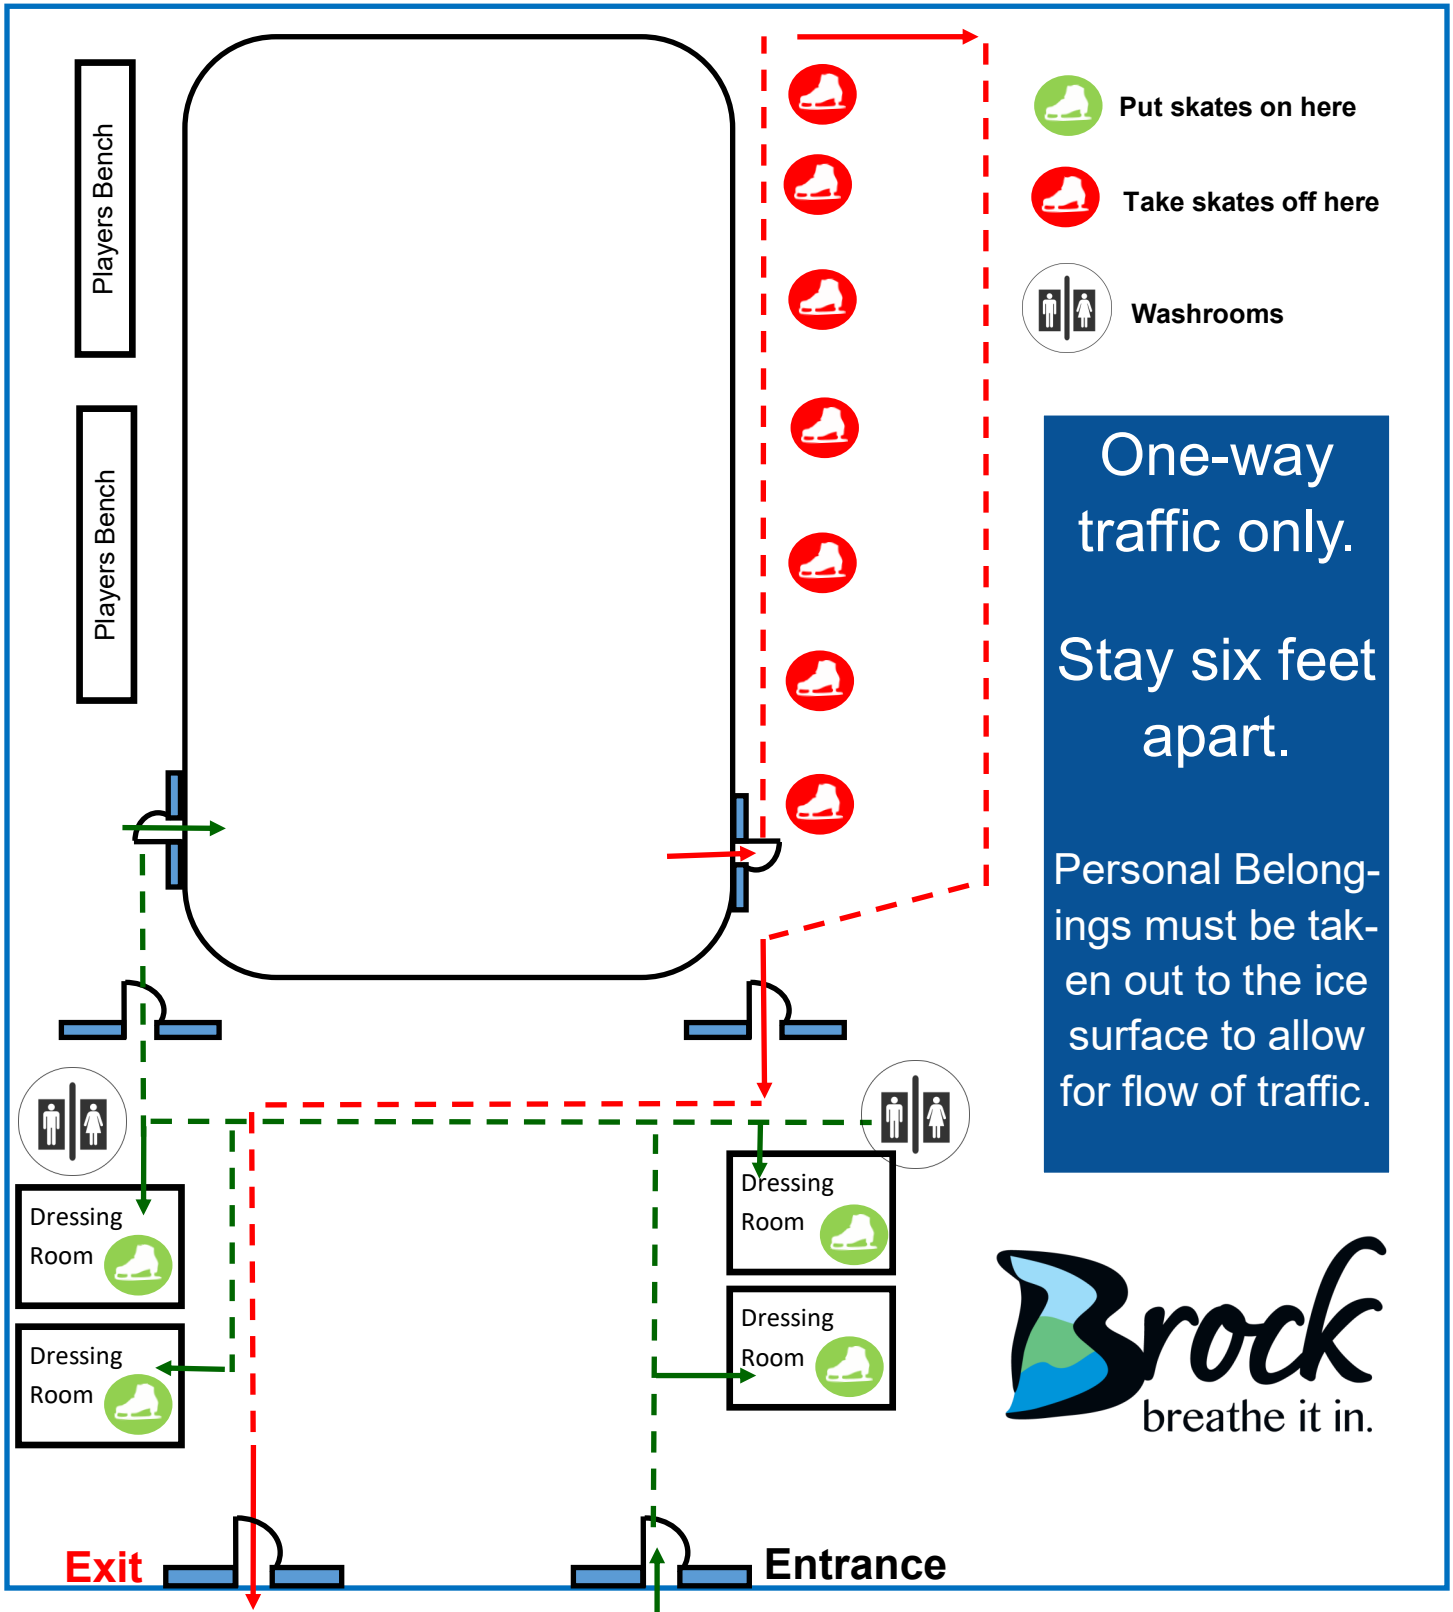

Rick MacLeish Memorial Community Centre Traffic Flow

Masks/Face coverings must be worn at all times.

Masks/Face coverings aren't necessary while on the ice surface.