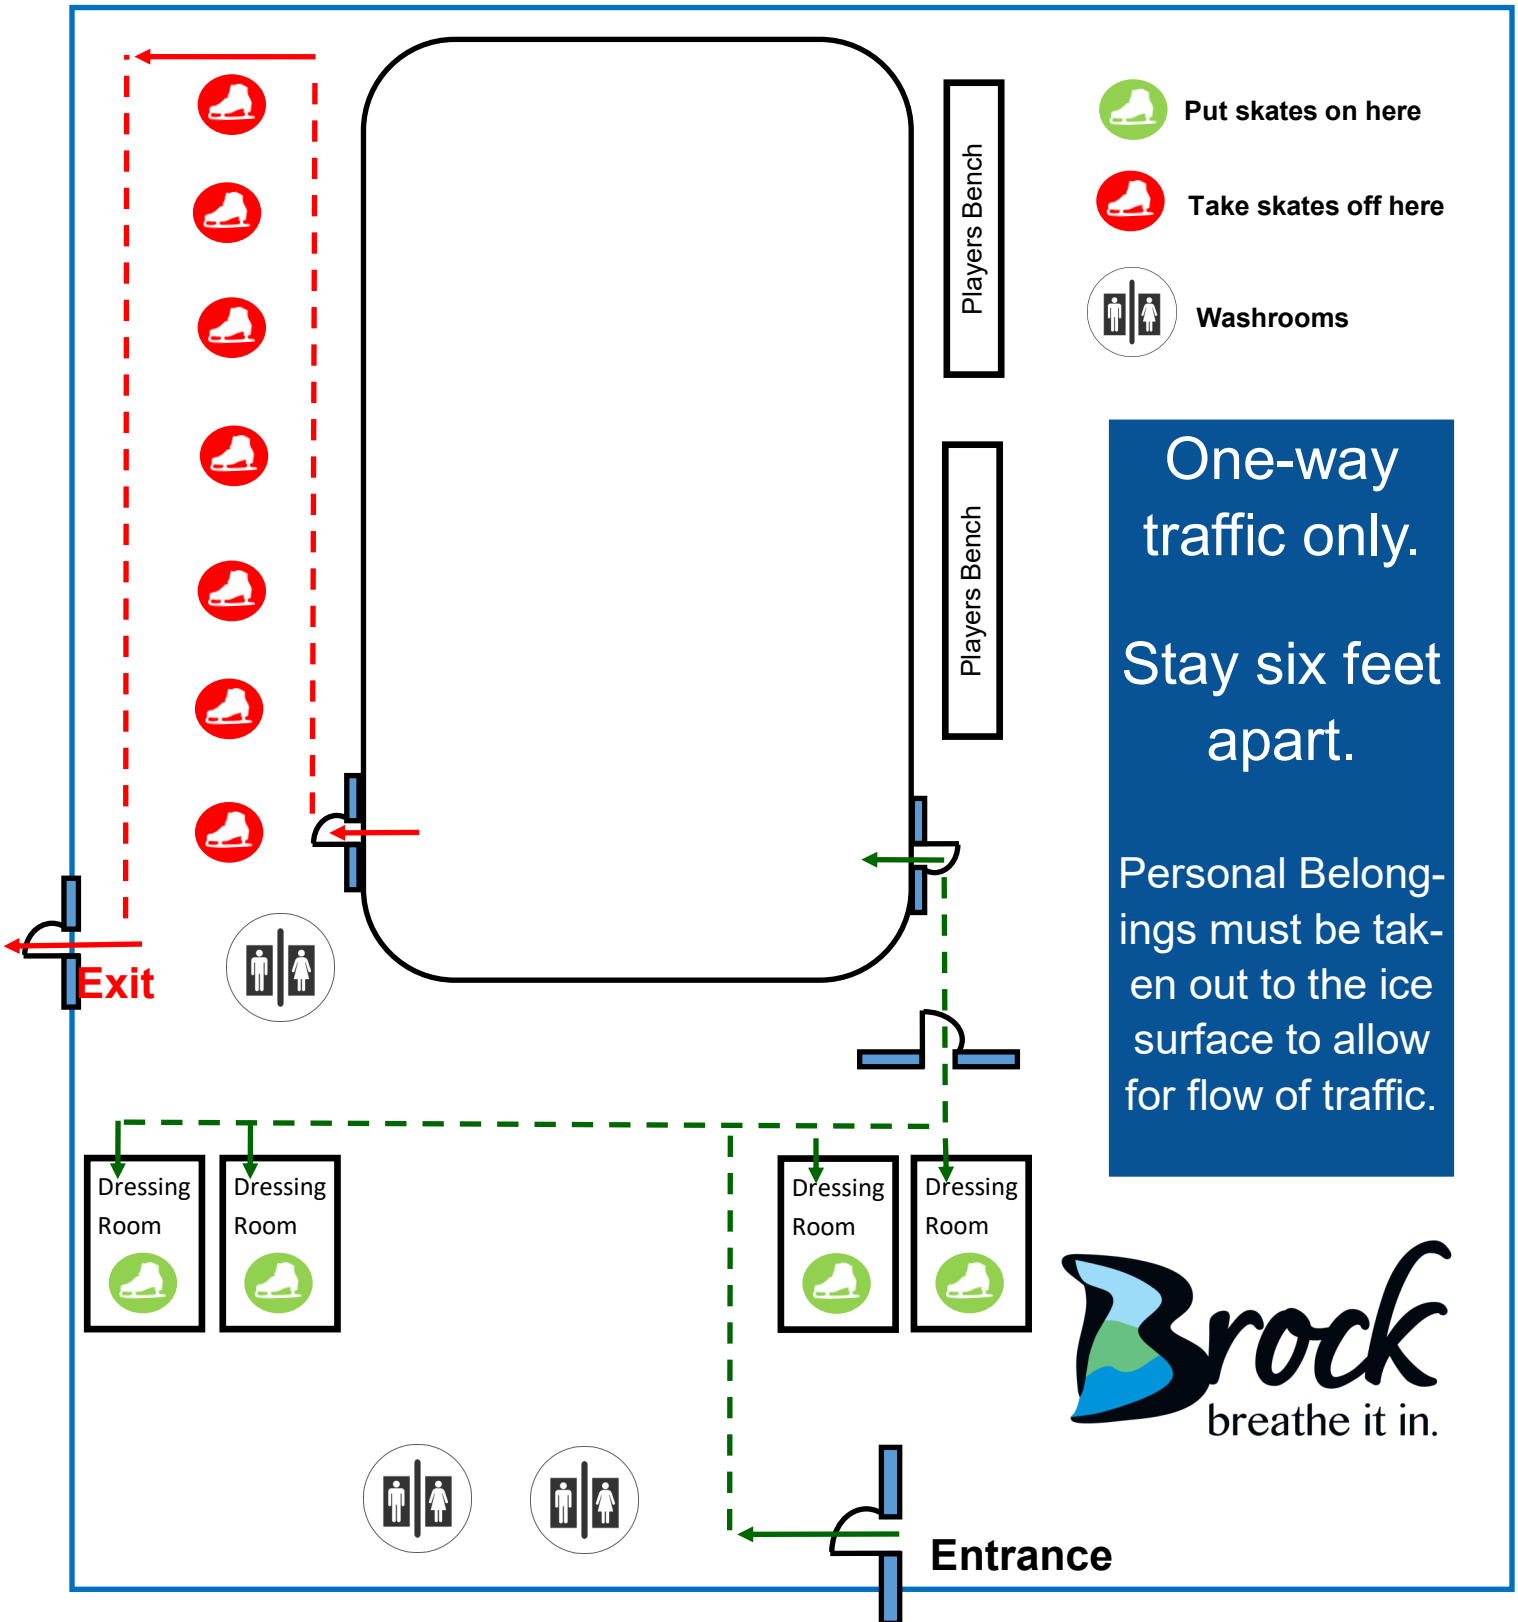

# Foster Hewitt Memorial Community Centre Traffic Flow

**Masks/Face coverings must be worn at all times.**

Masks/Face coverings aren't necessary while on the ice surface.